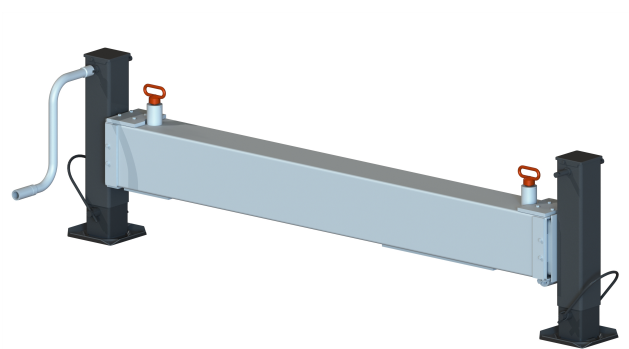

**ORMAN494**  
 Outrigger (up to 4000 lb. cranes)  
 (Adjustable leg height)

**ORMAN894**  
 Outrigger (up to 8000 lb. cranes)  
 (Fixed leg height @ time of installation)

Model	Application	Body Width
ORMAN494	Manual Outrigger (up to 4,000 lb. cranes - 18000 ft.lbs.)	94"
ORMAN894	Manual Outrigger (up to 8,000 lb. cranes - 50000 ft.lbs)	94"
PKG CHG OR	Palletize for shipment (Required for motor freight)	