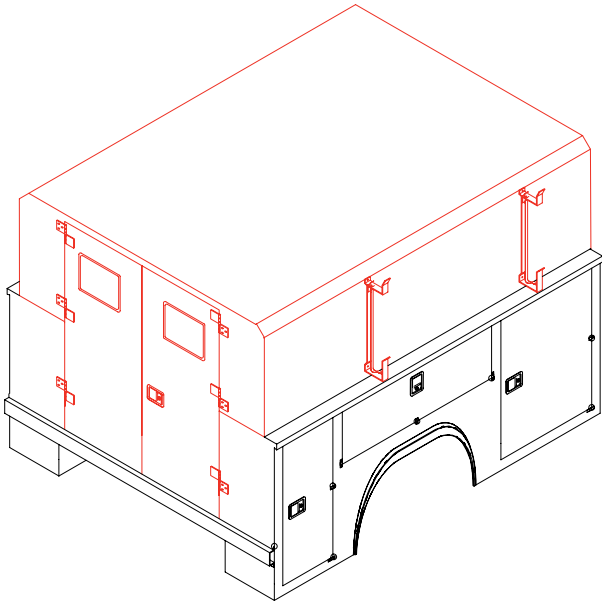

Side Mounted, Flat Type with roller on rear end and web strap hold-down.

Model	Application	Body Length
LRF74	All Service Bodies.	74"
LRF84	All Service Bodies.	84"
LRF96	All Service Bodies.	96"
LRF108	All Service Bodies.	108"
LRF132	All Service Bodies.	132"
LRF156	All Service Bodies.	156"
LRF168	All Service Bodies.	168"

Not available with Rear Access Doors or Light Holes High.

* Side Angle Type with full length rails and two (2) hold-down straps.

Model	Application	Body Length
LRA74	All Service Bodies.	74"
LRA84	All Service Bodies.	84"
LRA96	All Service Bodies.	96"
LRA108	All Service Bodies.	108"
LRA132	All Service Bodies.	132"
LRA156	All Service Bodies.	156"
LRA168	All Service Bodies.	168"