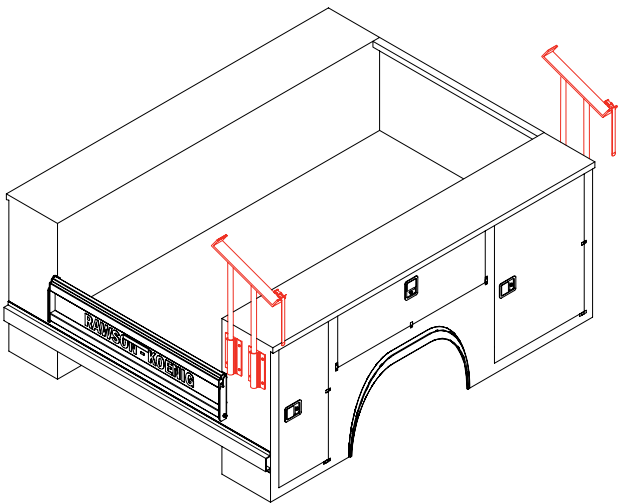

Not available with Rear Access Doors or Light Holes High.

* Side Angle Type with full length rails and two (2) hold-down straps.

Model	Application	Body Length
LRA74	All Service Bodies.	74"
LRA84	All Service Bodies.	84"
LRA96	All Service Bodies.	96"
LRA108	All Service Bodies.	108"
LRA132	All Service Bodies.	132"
LRA156	All Service Bodies.	156"
LRA168	All Service Bodies.	168"

Model	Application
LRK2	Side mounted vertical for superstructure/canopy with 2 hold-down straps.

Model	Application
LRK4	Top mounted vertical for compartment top with 2 hold-down straps.

Model	Application
LRK5	End mounted angle type - front and rear upright only with 2 hold-down straps.