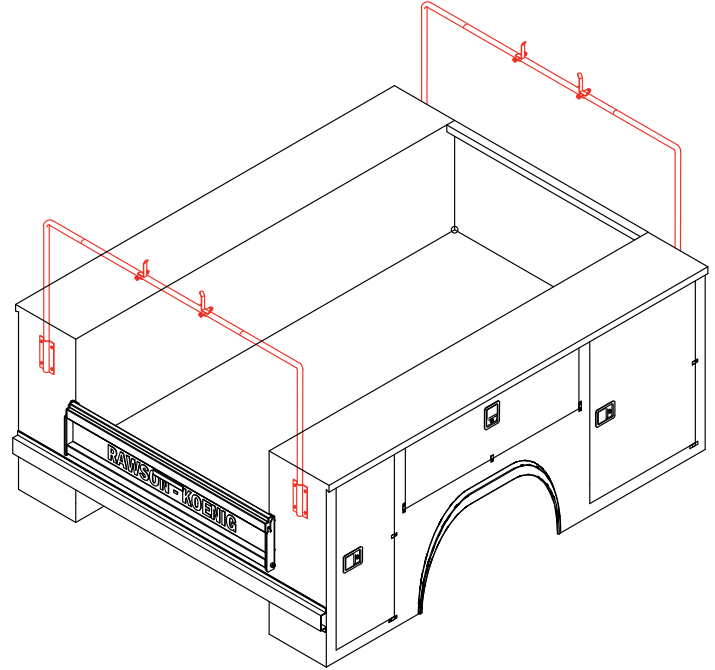

One-Piece Overhead Style. Bow Type.

Model	Application	Floor Width
BOW401P	All Service Bodies.	40"
BOW491P	All Service Bodies.	49"
BOW511P	All Service Bodies.	51"
BOW541P	All Service Bodies.	54"
BOW591P	All Service Bodies.	59"/60"
BOW651P	All Service Bodies.	65"

Not available with Rear Access Doors or Light Holes High.

Two-Piece Overhead Style. Bow Type.

Model	Application	Floor Width
LRO40	All Service Bodies.	40"
LRO49	All Service Bodies.	49"
LRO51	All Service Bodies.	51"
LRO54	All Service Bodies.	54"
LRO59	All Service Bodies.	59"/60"
LRO65	All Service Bodies.	65"