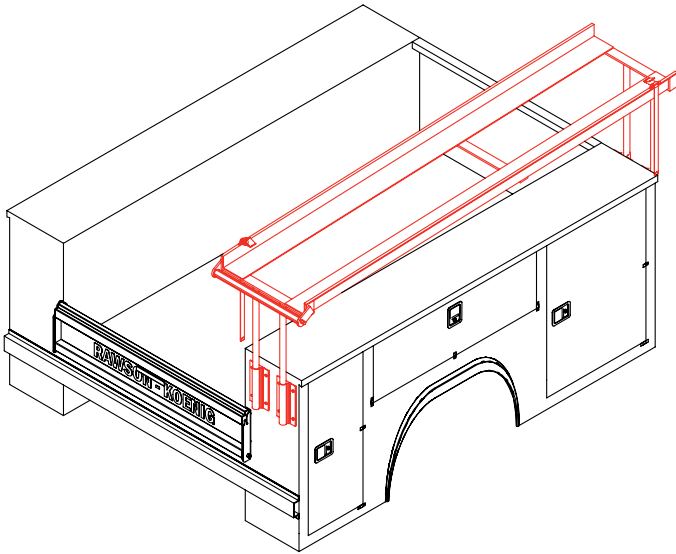

Side Mounted, Flat Type with roller on rear end and web strap hold-down.

Model	Application	Body Length
LRF74	All Service Bodies.	74"
LRF84	All Service Bodies.	84"
LRF96	All Service Bodies.	96"
LRF108	All Service Bodies.	108"
LRF132	All Service Bodies.	132"
LRF156	All Service Bodies.	156"
LRF168	All Service Bodies.	168"

Not available with Rear Access Doors or Light Holes High.