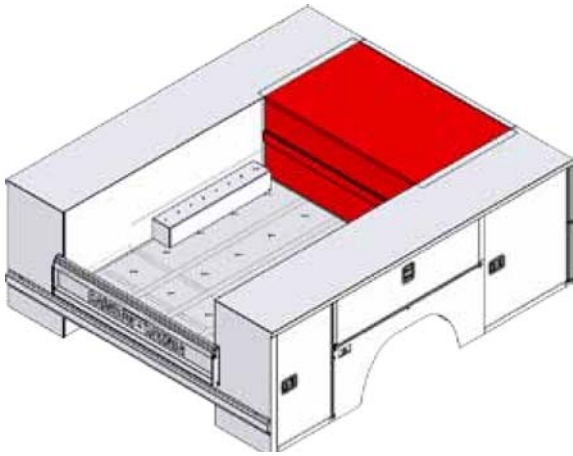

Commercial Grade Truck Equipment SM

THROUGH COMPARTMENTS

A compartment in the front load area connecting the street and curbside compartments.

Access on both sides standard. For one side only access specify when ordering

Application	Model	Load Area Depth	Load Area Width	Front Compartment Width
L & T 5680	TC2245132	24"	51"	32"
S 5680	TC1295132	29"	51"	32"
U & J 56D94	TC2196532	19"	65"	32"
L & T 56D94	TC2246532	24"	65"	32"
S 56D94	TC1296532	29"	65"	32"
U & J 56DW94	TC2195432	19"	54"	32"
L & T 56DW94	TC2245432	24"	54"	32"
S 56DW94	TC1295432	29"	54"	32"
L & T 6080	TC2245134	24"	51"	34"
S 6080	TC1295134	29"	51"	34"
U & J 60D89	TC2196034	19"	60"	34"
L & T 60D89	TC2246034	24"	60"	34"
S 60D89	TC1296034	29"	60"	34"
U & J 60DW89	TC2194934	19"	49"	34"
L & T 60DW89	TC2244934	24"	49"	34"
S 60DW89	TC1294934	29"	49"	34"
U & J 60D94	TC2196534	19"	65"	34"
L & T 60D94	TC2246534	24"	65"	34"
S 60D94	TC1296534	29"	65"	34"
U & J 60DW94	TC2195434	19"	54"	34"
L & T 60DW94	TC2245434	24"	54"	34"
S 60DW94	TC1295434	29"	54"	34"
U & J 84D89	TC2196034	19"	60"	34"
L & T 84D89	TC2246034	24"	60"	34"
S 84D89	TC1296034	29"	60"	34"
U & J 84DW89	TC2194934	19"	49"	34"