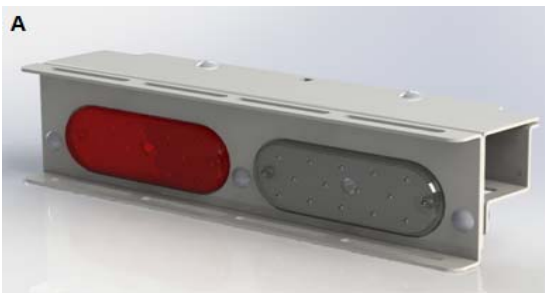

STANDARD FEATURES

- RKI Window Grilles are built of heavy duty steel with a polyester powder coat finish to provide many years of dependable service
- Engineered for application with RKI Service Bodies, including L/R combinations like an ST5680
- Vertical adjustment on both side of 10" on 2 1/2" increments to fit Chevy, Ford, GMC, and Ram trucks
- Convenient tie downs integrated at the top and bottom to aid in securing cargo
- Rear cutout for stoplight visibility
- All WG products are also available in black powder coat finish—just add a "B" to the end of the model number

* Window Grille shown with Light Kit and Optional round strobe mount.

NEW LIGHT KIT FOR WINDOW GRILLES

Item	Part Number	Description
A	BWGLITEMNT	LED LIGHT KIT FOR WINDOW GRILLES (PAIR)
B	BWGLITEMNTB	BLACK LED LIGHT KIT FOR BLACK WINDOW GRILLES (PAIR)
C	BSTRBRNDWG	BRACKET FOR WINDOW GRILLE LIGHT KIT FOR ROUND STROBE LIGHT (SINGLE)
D	BSTRBRNDWGB	BLACK BRACKET FOR BLACK WINDOW GRILLE LIGHT KIT FOR ROUND STROBE LIGHT (SINGLE)
E	BSTRBRCTWG	BRACKET FOR WINDOW GRILLE LIGHT KIT FOR RECTANGULAR STROBE LIGHT (PAIR)
F	BSTRBRCTWGB	BLACK BRACKET FOR BLACK WINDOW GRILLE LIGHT KIT FOR RECTANGULAR STROBE LIGHT (PAIR)

Features

- Provides greater visibility to surrounding traffic especially with cargo in tow
- Standard LED lights provide high visibility while consuming less power
- Easy installation "Bolt On" design
- Incorporated light guard offers protection to the LED lights from cargo
- Compatible with all RKI Window Grilles
- Available in durable white or black powder coat finish - White standard, For Black just add a "B" to the end of the model number
- Accessory bracket available to mount strobe lights directly on top of light bracket for uniform look