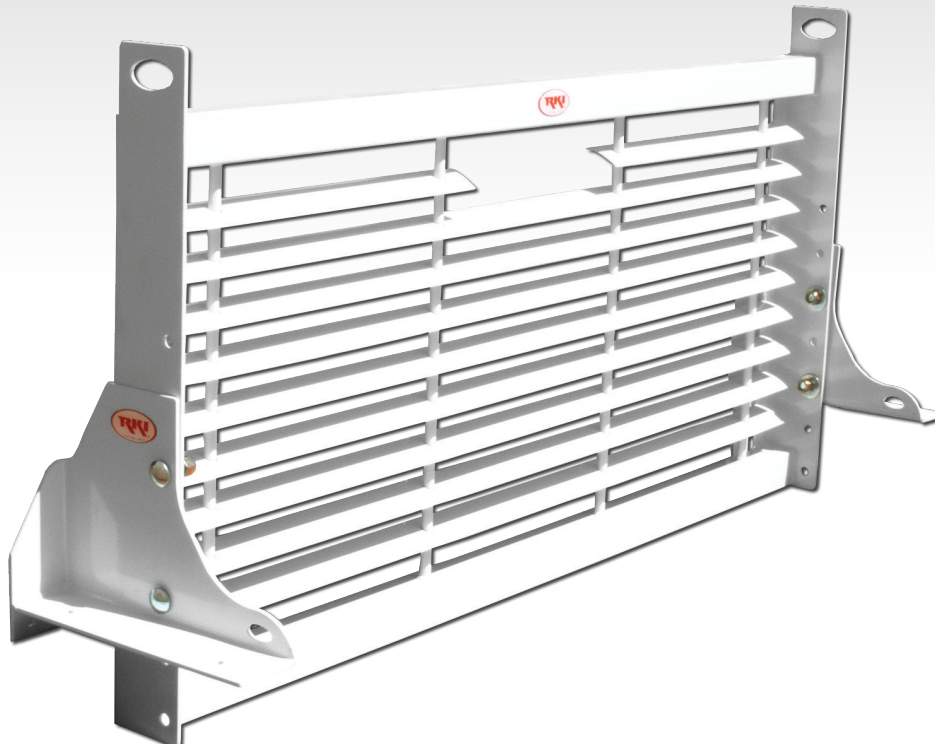

COMMERCIAL GRADE TRUCK EQUIPMENT

Service Body Window Grilles

RKI Window Grilles protect your rear window from accidental breakage and protect your truck's interior from sun damage, while allowing unobstructed visibility.

STANDARD FEATURES

- RKI Window Grilles are built of heavy duty steel with a polyester powder coat finish to provide many years of dependable service
- Engineered for application with RKI Service Bodies, including L/R combinations like an ST5680
- Vertical adjustment on both side of 10" on 2 1/2" increments to fit Chevy, Ford, GMC, and Ram trucks
- Convenient tie downs integrated at the top and bottom to aid in securing cargo
- Rear cutout for stoplight visibility
- All WG products are also available in black powder coat finish—just add a "B" to the end of the model number

SPECIFICATIONS					
Model	Load Area Width	A Length	B Height	C Depth	Approx. Weight (lbs)
STEEL					
WG49	49"	48 1/2"	27"	3 3/4"	61
WG50	50"	49 1/2"	27"	3 3/4"	61
WG51	51"	50 1/2"	27"	3 3/4"	62
WG54	54"	53 1/2"	27"	3 3/4"	62
WG60	60"	59 1/2"	27"	3 3/4"	68
WG65	65"	64 1/2"	27"	3 3/4"	70

Features

- Provides greater visibility to surrounding traffic especially with cargo in tow
- Standard LED lights provide high visibility while consuming less power
- Easy installation "Bolt On" design
- Incorporated light guard offers protection to the LED lights from cargo
- Compatible with all RKI Window Grilles
- Available in durable white or black powder coat finish - White standard, For Black just add a "B" to the end of the model number
- Accessory bracket available to mount strobe lights directly on top of light bracket for uniform look