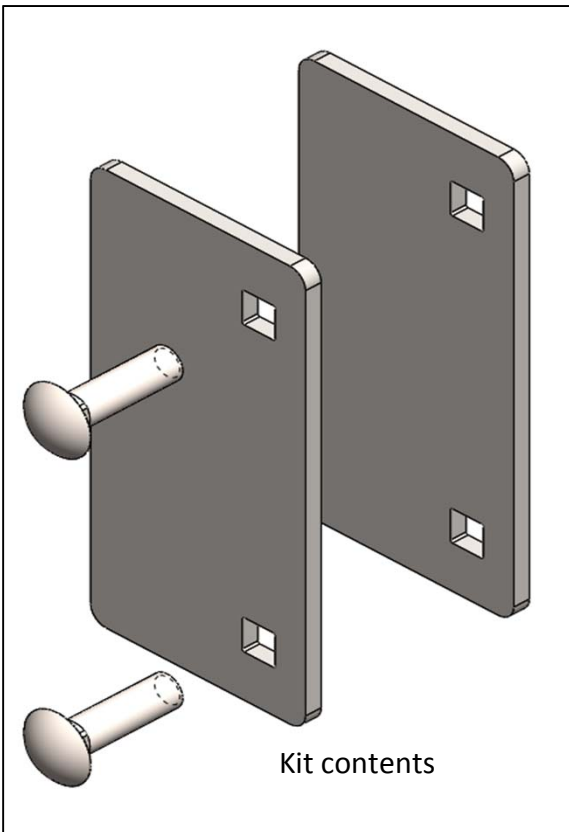

NEW WINDOW GRILLE ADAPTER KIT FOR RAISED FRONT EQUIPPED SERVICE BODIES

Features

- Adapts WG49, WG50, WG51, WG54, WG60 and WG65 for installation on bodies with the raised front compartment option.
- Requires one kit per raised front. (Raised front on street and curb side requires 2 kits)
- Powder coated white kit is WGBKRFC.
- Powder coated black kit is WGBKRFCB.

Supplemental Kit

Installation location

From window grille mounting kit