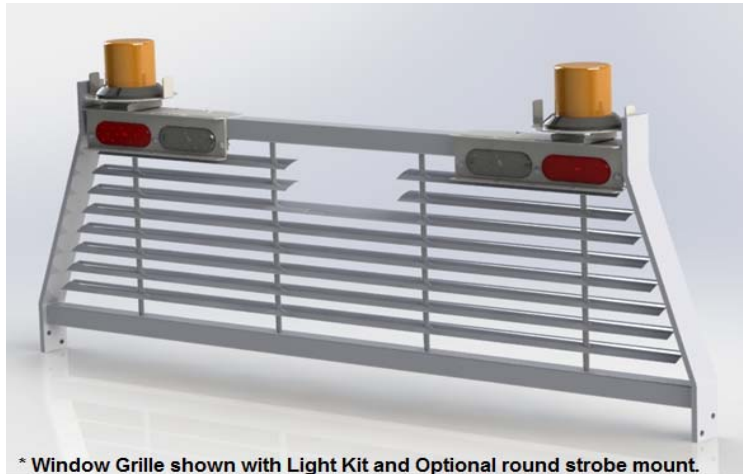

COMMERCIAL GRADE TRUCK EQUIPMENT

Service Body Window Grilles

RKI Window Grilles protect your rear window from accidental breakage and protect your truck's interior from sun damage, while allowing unobstructed visibility.

STANDARD FEATURES

- RKI Window Grilles are built of heavy duty steel with a polyester powder coat finish to provide many years of dependable service
- Engineered for application with RKI Service Bodies, including L/R combinations like an ST5680
- Vertical adjustment on both side of 10" on 2 1/2" increments to fit Chevy, Ford, GMC, and Ram trucks
- Convenient tie downs integrated at the top and bottom to aid in securing cargo
- Rear cutout for stoplight visibility
- All WG products are also available in black powder coat finish—just add a "B" to the end of the model number

* Window Grille shown with Light Kit and Optional round strobe mount.

NEW LIGHT KIT FOR WINDOW GRILLES

Item	Part Number	Description
A	BWGLITEMNT	LED LIGHT KIT FOR WINDOW GRILLES (PAIR)
B	BWGLITEMNTB	BLACK LED LIGHT KIT FOR BLACK WINDOW GRILLES (PAIR)
C	BSTRBRNDWG	BRACKET FOR WINDOW GRILLE LIGHT KIT FOR ROUND STROBE LIGHT (SINGLE)
D	BSTRBRNDWGB	BLACK BRACKET FOR BLACK WINDOW GRILLE LIGHT KIT FOR ROUND STROBE LIGHT (SINGLE)
E	BSTRBRCTWG	BRACKET FOR WINDOW GRILLE LIGHT KIT FOR RECTANGULAR STROBE LIGHT (PAIR)
F	BSTRBRCTWGB	BLACK BRACKET FOR BLACK WINDOW GRILLE LIGHT KIT FOR RECTANGULAR STROBE LIGHT (PAIR)

Features

- Provides greater visibility to surrounding traffic especially with cargo in tow
- Standard LED lights provide high visibility while consuming less power
- Easy installation "Bolt On" design
- Incorporated light guard offers protection to the LED lights from cargo
- Compatible with all RKI Window Grilles
- Available in durable white or black powder coat finish - White standard, For Black just add a "B" to the end of the model number
- Accessory bracket available to mount strobe lights directly on top of light bracket for uniform look