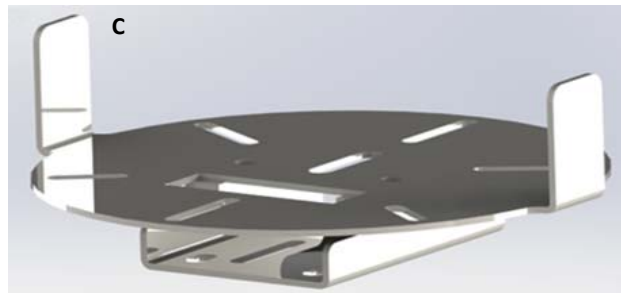

STANDARD FEATURES

- RKI Window Grilles are built of heavy duty steel with a polyester powder coat finish to provide many years of dependable service
- Engineered for application with RKI Service Bodies, including L/R combinations like an ST5680
- Vertical adjustment on both side of 10" on 2 1/2" increments to fit Chevy, Ford, GMC, and Ram trucks
- Convenient tie downs integrated at the top and bottom to aid in securing cargo
- Rear cutout for stoplight visibility
- All WG products are also available in black powder coat finish—just add a "B" to the end of the model number

SPECIFICATIONS					
Model	Load Area Width	A Length	B Height	C Depth	Approx. Weight (lbs)
STEEL					
WG49	49"	48 1/2"	27"	3 3/4"	61
WG50	50"	49 1/2"	27"	3 3/4"	61
WG51	51"	50 1/2"	27"	3 3/4"	62
WG54	54"	53 1/2"	27"	3 3/4"	62
WG60	60"	59 1/2"	27"	3 3/4"	68
WG65	65"	64 1/2"	27"	3 3/4"	70

Features

- Provides greater visibility to surrounding traffic especially with cargo in tow
- Standard LED lights provide high visibility while consuming less power
- Easy installation "Bolt On" design
- Incorporated light guard offers protection to the LED lights from cargo
- Compatible with all RKI Window Grilles
- Available in durable white or black powder coat finish - White standard, For Black just add a "B" to the end of the model number
- Accessory bracket available to mount strobe lights directly on top of light bracket for uniform look