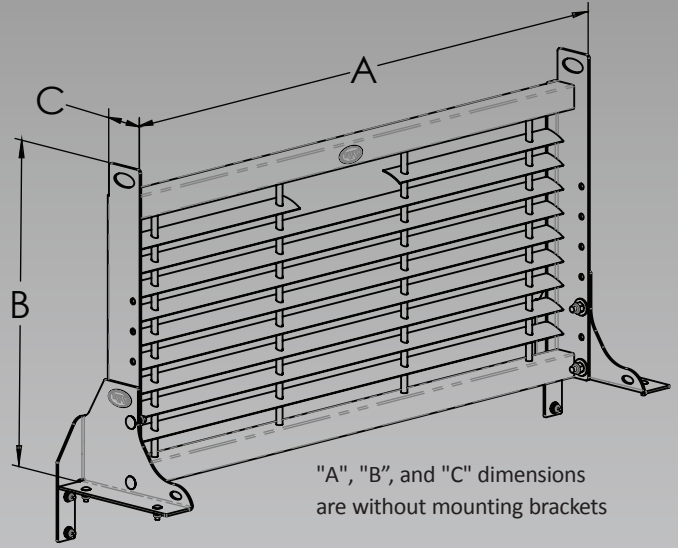

STANDARD FEATURES

- RKI Window Grilles are built of heavy duty steel with a polyester powder coat finish to provide many years of dependable service
- Engineered for application with RKI Service Bodies, including L/R combinations like an ST5680
- Vertical adjustment on both side of 10" on 2 1/2" increments to fit Chevy, Ford, GMC, and Ram trucks
- Convenient tie downs integrated at the top and bottom to aid in securing cargo
- Rear cutout for stoplight visibility
- All WG products are also available in black powder coat finish—just add a "B" to the end of the model number

SPECIFICATIONS					
Model	Load Area Width	A Length	B Height	C Depth	Approx. Weight (lbs)
STEEL					
WG49	49"	48 1/2"	27"	3 3/4"	61
WG50	50"	49 1/2"	27"	3 3/4"	61
WG51	51"	50 1/2"	27"	3 3/4"	62
WG54	54"	53 1/2"	27"	3 3/4"	62
WG60	60"	59 1/2"	27"	3 3/4"	68
WG65	65"	64 1/2"	27"	3 3/4"	70