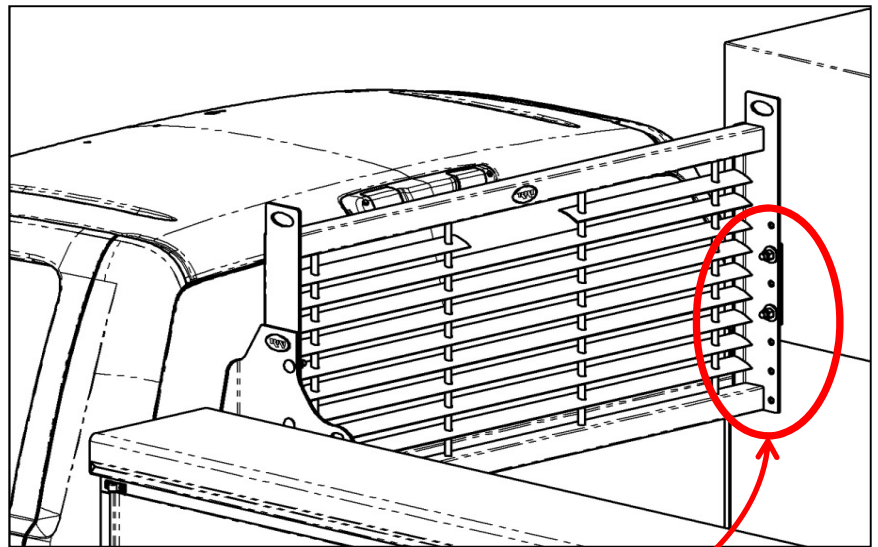

NEW WINDOW GRILLE ADAPTER KIT FOR RAISED FRONT EQUIPPED SERVICE BODIES

Features

- Adapts WG49, WG50, WG51, WG54, WG60 and WG65 for installation on bodies with the raised front compartment option.
- Requires one kit per raised front. (Raised front on street and curb side requires 2 kits)
- Powder coated white kit is WGBKRFC.
- Powder coated black kit is WGBKRFCB.

Supplemental Kit

Installation location

From window grille mounting kit