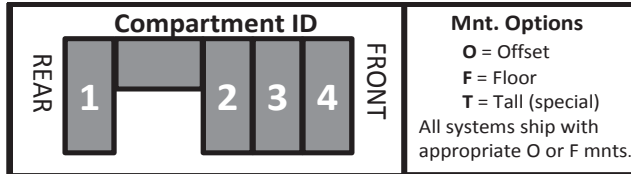

Commercial Grade Truck Equipment ^{SM}

DRAWER SYSTEM FIT

	Body	Depth	Compt. Len. [in]				Height*		Mnt.	
			1	2	3	4	SS	CS		
A	A60	W	24	32				A-E	T	
	A72	W	24	20	24			A-E	T	
	A84	W	24	22	34			A-E	T	
	A102	W	24	21	21	32		A-E	T	
	A108	W	24	24	24	32		A-E	T	
	A120	W	24	32	28	32		A-E	T	
	A124	W	24	32	32	32		A-E	T	
	CA	CA84DW94	W	24	21	35			A-E	T
CA102DW94		W	24	21	18	35		A-E	T	
CA108DW94		W	24	21	24	35		A-E	T	
CA120DW94		W	24	18	18	35		A-E	T	
CA124DW94		W	24	20	20	35		A-E	T	
C	C60DW89 / 94	W	24	35				A-E	F	
	C84DW89 / 94	W	24	24	35			A-E	F	
	C108DW89 / 94	W	24	24	24	35		A-E	F	
	C120DW94	W	24	24	35	35		A-E	F	
E	E60D89 / 94*	N	24	34				A-C	A-E	O/F
	E60DW89 / 94	W	24	34				A-E	F	
	E84D89 / 94	N	24	24	34			A-E	F	
	E84DW89 / 94	W	24	24	34			A-E	F	
	E102D94	N	18	24	24	28		A-E	F	
	E102DW94	W	18	24	24	28		A-E	F	
	E108D94	N	24	24	24	34		A-E	F	
	E108DW94	W	24	24	24	34		A-E	F	
	E120D94	N	24	24	35	35		A-E	F	
	E120DW94	W	24	24	35	35		A-E	F	
G	G60DX94	X	24	34				A-E	F	
	G84DX94	X	24	24	34			A-E	F	
J	J5680**	N	20	32**				A,B/A**	O	
	J56D94**	N	20	32**				A,B/A**	O	
	J56DW94**	W	20	32**				A,B/A**	O	
	J6080*	N	24	34				A,B	A-C	O/F
	J60D89 / 94*	N	24	34				A,B	A-C	O/F
	J60DW89 / 94	W	24	34				A-C	F	
	J84D89 / 94	N	24	24	34			A-C	F	
	J84DW89 / 94	W	24	24	34			A-C	F	
	J108DW94	W	24	24	24	34		A-C	F	
	J120DW94	W	24	24	35	35		A-C	F	
L	L4080	N	18	18				A-B	O	
	L4280	N	18	18				A-B	O	
	L5680	N	20	32				A-B	O	
	L56D94	N	20	32				A-B	O	
	L56DW94	W	20	32				A-B	O	
	L5780	N	20	32				A-B	O	
	L57DW94	W	20	32				A-B	O	
	L6080*	N	24	34				A-B	A-D	O/F
	L60D89 / 94*	N	24	34				A-B	A-D	O/F
	L60DW89 / 94	W	24	34				A-D	F	
	L84D89 / 94	N	24	24	34			A-D	F	
	L84DW89 / 94	W	24	24	34			A-D	F	
	L108DW94	W	24	24	24	34		A-D	F	
	L120DW94	W	24	24	35	35		A-D	F	

	Body	Depth	Compt. Len. [in]				Height*		Mnt.	
			1	2	3	4	SS	CS		
S	S4080	N	18	18				A-C	O	
	S4280	N	18	18				A-C	O	
	S5680	N	20	32				A-C	O	
	S56D94	N	20	32				A-C	O	
	S56DW94	W	20	32				A-C	O	
	S6080*	N	24	34				A-C	A-E	O/F
	S60D89 / 94*	N	24	34				A-C	A-E	O/F
	S60DW89 / 94	W	24	34				A-E	F	
	S84D89 / 94	N	24	24	34			A-E	F	
	S84DW89 / 94	W	24	24	34			A-E	F	
T	T4080	N	18	18				A-B	O	
	T4280	N	18	18				A-B	O	
	T5680	N	20	32				A-B	O	
	T56D94	N	20	32				A-B	O	
	T56DW94	W	20	32				A-B	O	
	T5780	N	20	32				A-B	O	
	T57DW94	W	20	32				A-B	O	
	T6080*	N	24	34				A-B	A-D	O/F
	T60D89 / 94*	N	24	34				A-B	A-D	O/F
	T84D89 / 94	N	24	24	34			A-D	F	
U	U5680**	N	20	32**				A-B/A**	O	
	U56D94**	N	20	32**				A-B/A**	O	
	U56DW94**	W	20	32**				A-B/A**	O	
	U6080*	N	24	34				A,B	A-C	O/F
	U60D89 / 94*	N	24	34				A,B	A-C	O/F
	U60DW89 / 94	W	24	34				A-C	F	
	U84D89 / 94	N	24	24	34			A-C	F	
	U84DW89 / 94	W	24	24	34			A-C	F	
	U108DW94	W	24	24	24	34		A-C	F	
	U120DW94	W	24	24	35	35		A-C	F	

Drawer Combinations

A - 12"		B - 18"		C - 24"		D - 30"		E - 36"						
3"	6"	9"	3"	6"	9"	3"	6"	9"	3"					
4	0	0	6	0	0	8	0	0	A (10)	0	0	C (12)	0	0
2	1	0	4	1	0	6	1	0	8	1	0	A (10)	1	0
0	2	0	3	0	1	5	0	1	7	0	1	9	0	1
1	0	1	2	2	0	4	2	0	6	2	0	8	2	0
			1	1	1	3	1	1	5	1	1	7	1	1
			0	3	0	2	3	0	4	3	0	6	3	0
			0	0	2	2	0	2	4	0	2	6	0	2
			1	2	1	3	2	1	5	2	1	7	2	1
			0	4	0	2	4	0	4	4	0	4	4	0
			0	1	2	2	1	2	4	1	2	4	1	2
						1	0	3	3	0	3	3	0	3
						1	3	1	3	3	1	3	3	1
						0	5	0	2	5	0	2	5	0
						0	2	2	2	2	2	2	2	2
						1	4	1	1	4	1	1	4	1
						1	1	3	1	3	1	3	1	3
						0	6	0	0	6	0	0	6	0
						0	3	2	0	3	2	0	3	2
						0	0	4	0	0	4	0	0	4

Drawer System Length

Choose a length from the following that is less than or equal to the length indicated in chart for your compartment.

18" 20" 24" 32" 34"

Drawer System Part Number

Length	Depth	3"	6"	9"	
DS	24	W	5	2	1

Example: E84DW94 Rear Compartment = DS24W521

Specify compartment for correct installation part # when ordering.

Only Type "A" system heights are available for #2 lower compts.

*Indicated bodies have offset compartments on the street side(SS) only. Select from correct SS or curb side (CS) options.

**Offset in front compartment is higher. Only Type "A" system heights are available for these front compartments.