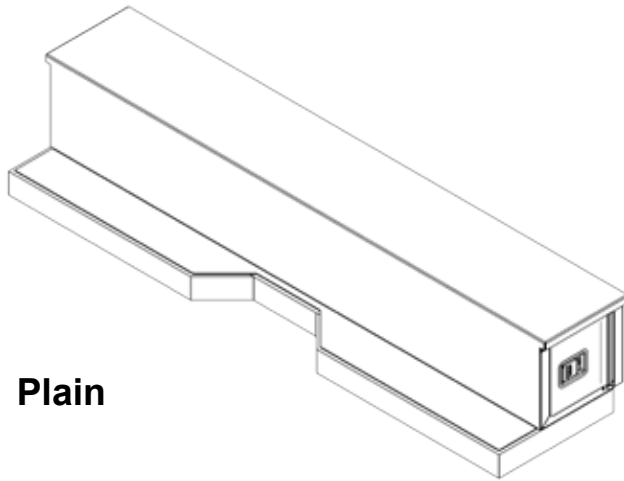

Plain

COMPARTMENT TAILSHELF WITH 8" DEEP TREADPLATE STEP WITH PINTLE HOOK RECESS.

Model	Application	Body Width
TSCPHR89	Supplemental	89"
TSCPHR94	Mtg Kit Req'd	94"
*TSCPHROR89	Outrigger	89"
*TSCPHROR94	Outrigger	94"

COMPARTMENT TAILSHELF WITH 8" DEEP TREADPLATE STEP WITH BALL HITCH RECESS.

Model	Application	Body Width
TSCBHR89	Supplemental	89"
TSCBHR94	Mtg Kit Req'd	94"
*TSCBHROR89	Outrigger	89"
*TSCBHROR94	Outrigger	94"

INSTTSTGT Install Tailshelf Tailgate (*Standard tailgate will be deleted*)

* Designed for use with C-Series Crane Bodies

All tailshelves are custom for Dodge, specify T Handle latch P/N on order - Contact factory