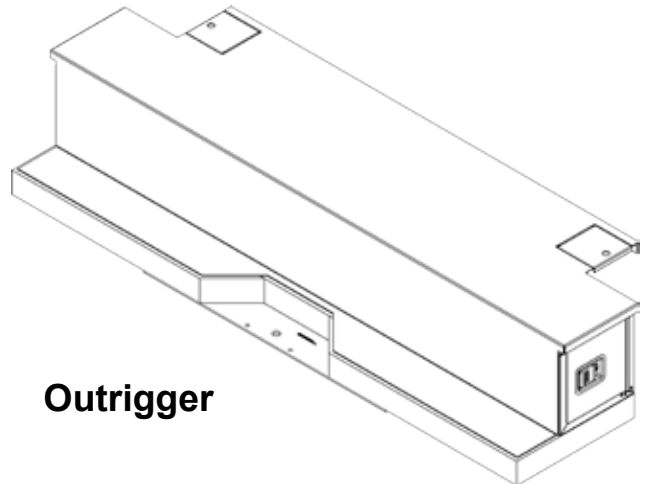

Plain

Outrigger

COMPARTMENT TAILSHELF WITH 8" DEEP TREADPLATE STEP WITH PINTLE HOOK RECESS.

Model	Application	Body Width
TSCPHR89	Supplemental	89"
TSCPHR94	Mtg Kit Req'd	94"
*TSCPHROR89	Outrigger	89"
*TSCPHROR94	Outrigger	94"

Plain

Outrigger

COMPARTMENT TAILSHELF WITH 8" DEEP TREADPLATE STEP WITH BALL HITCH RECESS.

Model	Application	Body Width
TSCBHR89	Supplemental	89"
TSCBHR94	Mtg Kit Req'd	94"
*TSCBHROR89	Outrigger	89"
*TSCBHROR94	Outrigger	94"