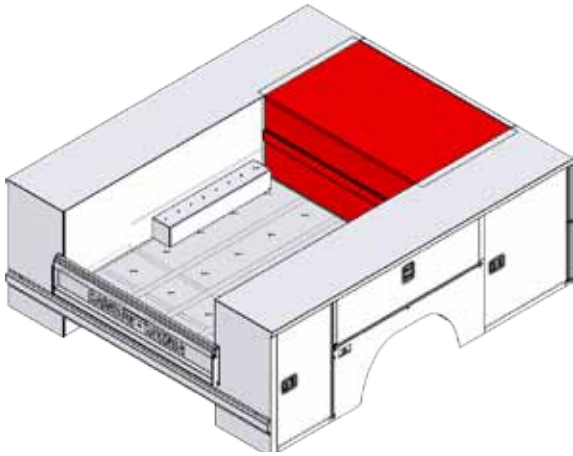

Commercial Grade Truck Equipment SM

THROUGH COMPARTMENTS

A compartment in the front load area connecting the street and curbside compartments.

Access on both sides standard. For one side only access specify when ordering

Application	Model	Load Area Depth	Load Area Width	Front Compartment Width
L & T 5680	TC2245132	24"	51"	32"
S 5680	TC1295132	29"	51"	32"
U & J 56D94	TC2196532	19"	65"	32"
L & T 56D94	TC2246532	24"	65"	32"
S 56D94	TC1296532	29"	65"	32"
U & J 56DW94	TC2195432	19"	54"	32"
L & T 56DW94	TC2245432	24"	54"	32"
S 56DW94	TC1295432	29"	54"	32"
L & T 6080	TC2245134	24"	51"	34"
S 6080	TC1295134	29"	51"	34"
U & J 60D89	TC2196034	19"	60"	34"
L & T 60D89	TC2246034	24"	60"	34"
S 60D89	TC1296034	29"	60"	34"
U & J 60DW89	TC2194934	19"	49"	34"
L & T 60DW89	TC2244934	24"	49"	34"
S 60DW89	TC1294934	29"	49"	34"
U & J 60D94	TC2196534	19"	65"	34"
L & T 60D94	TC2246534	24"	65"	34"
S 60D94	TC1296534	29"	65"	34"
U & J 60DW94	TC2195434	19"	54"	34"
L & T 60DW94	TC2245434	24"	54"	34"
S 60DW94	TC1295434	29"	54"	34"
U & J 84D89	TC2196034	19"	60"	34"
L & T 84D89	TC2246034	24"	60"	34"
S 84D89	TC1296034	29"	60"	34"
U & J 84DW89	TC2194934	19"	49"	34"