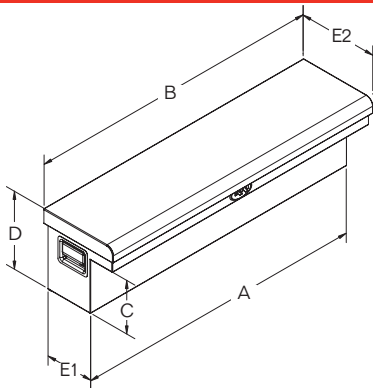

LOW PROFILE SIDE BOXES

THE ULTIMATE VISIBILITY SOLUTION

- > IDEAL FOR DRIVERS THAT NEED INCREASED VISIBILITY
- > LIFETIME WARRANTY

- Heavy-duty steel or aluminum treadplate
- Black or white powder coat
- Weather-resistant seals resist dirt and moisture for the most extreme working conditions
- RKI's high quality stainless steel paddle latch
- Compliments RKI's other low profile truck boxes

Low Profile vs. Standard

Low Profile Side Truck Box Specifications

"D" dimension is with lid closed.

Model	A Length	B Overall Length	C Mount Height	D Overall Depth	E1 - E2 Width	Approximate Weight (lbs.)	Application
STEEL							
43SLP	43"	43 3/4"	8 3/4"	13"	8" - 13"	69	All Pickups
48SLP	48"	48 3/4"	8 3/4"	13"	8" - 13"	74	All Pickups
61SLP	61"	61 3/4"	8 3/4"	13"	8" - 13"	92	All Pickups
65SLP	65"	65 3/4"	8 3/4"	13"	8" - 13"	97	All Pickups
ALUMINUM							
43SLPA	43"	44 1/8"	8 3/4"	13 1/8"	8" - 13 3/8"	35	All Pickups
48SLPA	48"	49 1/8"	8 3/4"	13 1/8"	8" - 13 3/8"	38	All Pickups
61SLPA	61"	62 1/8"	8 3/4"	13 1/8"	8" - 13 3/8"	46	All Pickups
65SLPA	65"	66 1/8"	8 3/4"	13 1/8"	8" - 13 3/8"	48	All Pickups